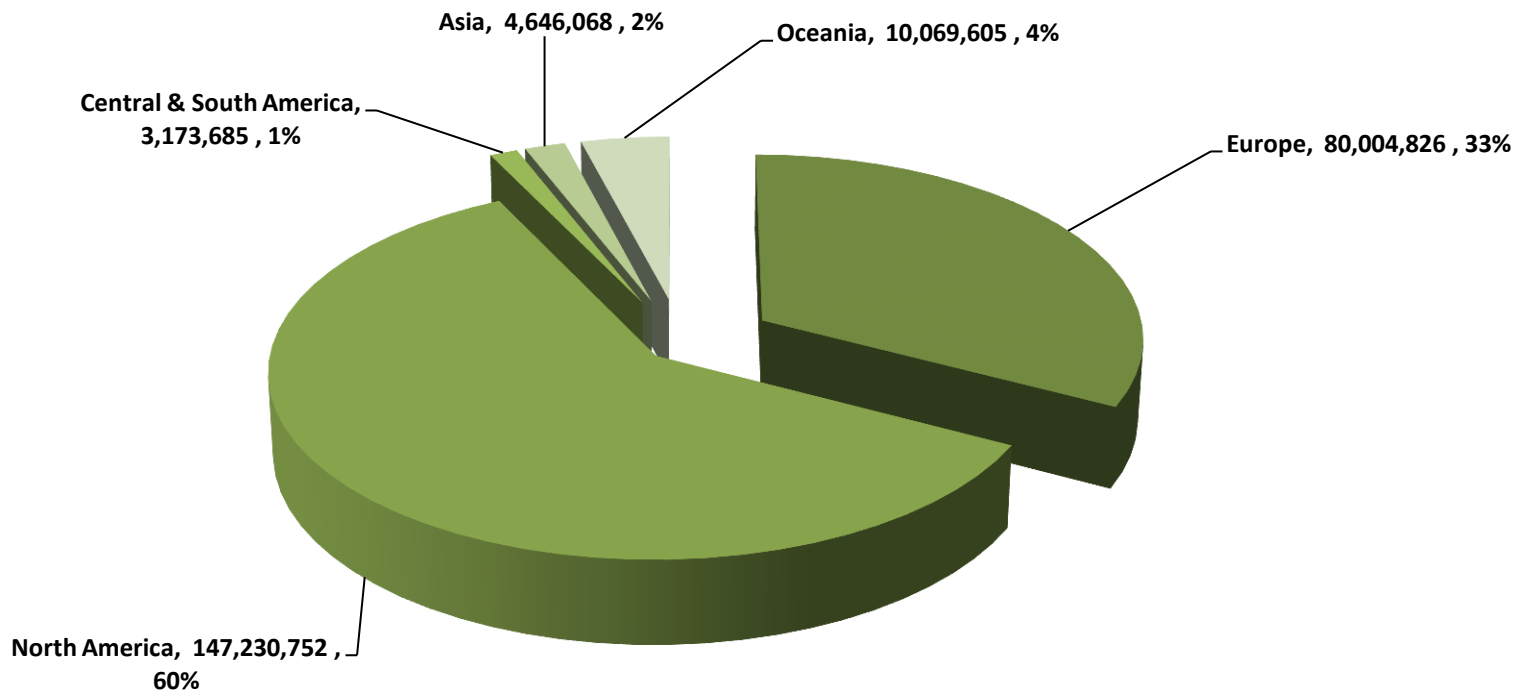

Certified Forest Area by Region