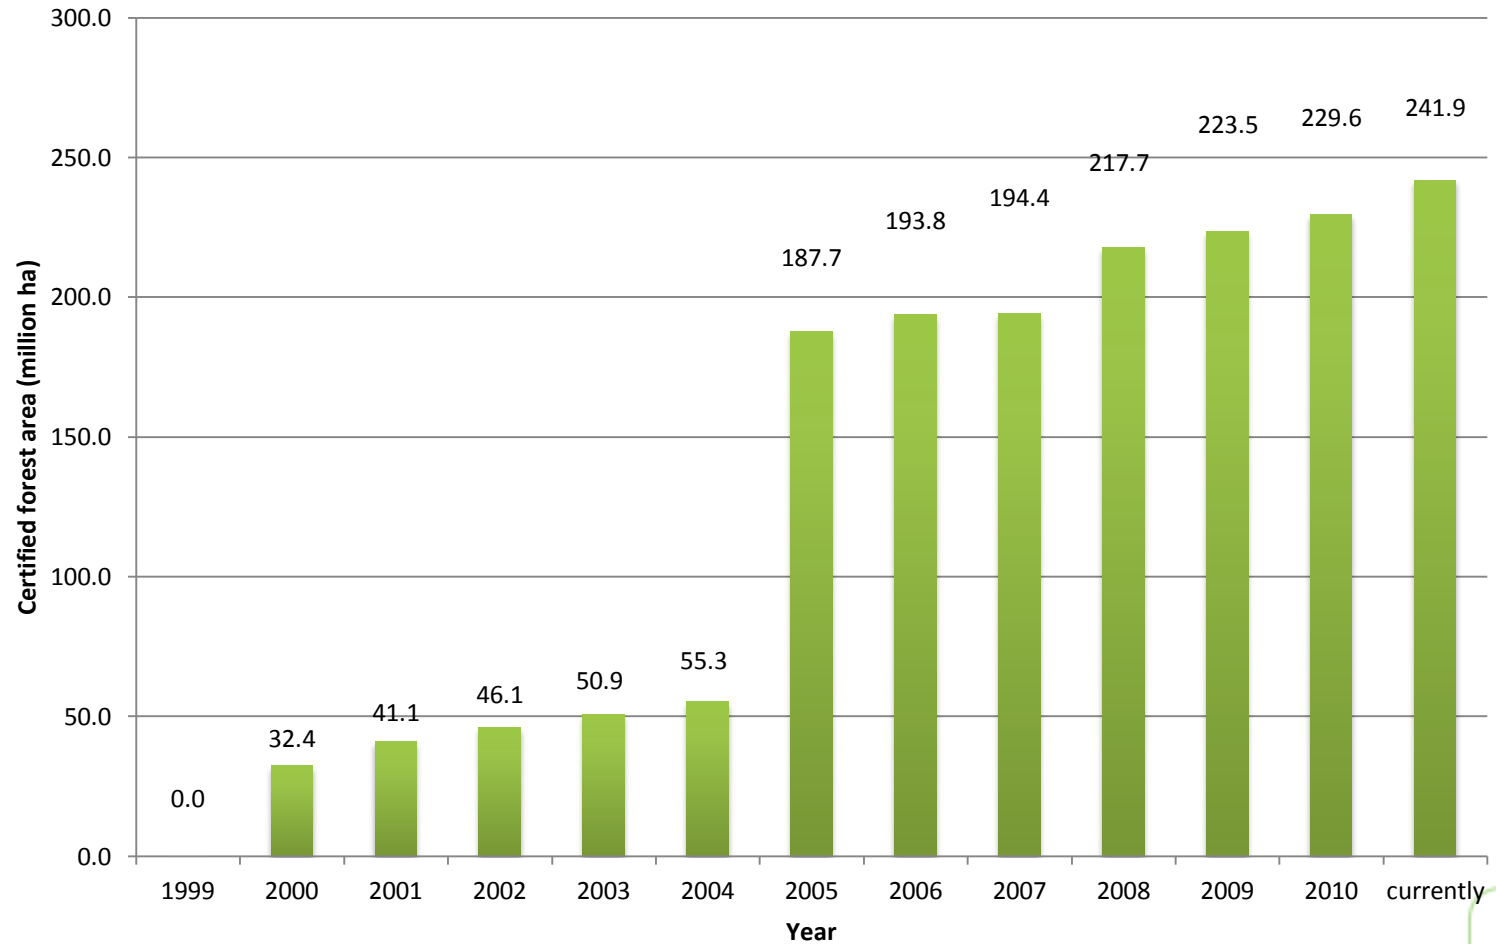

Certified Area Growth